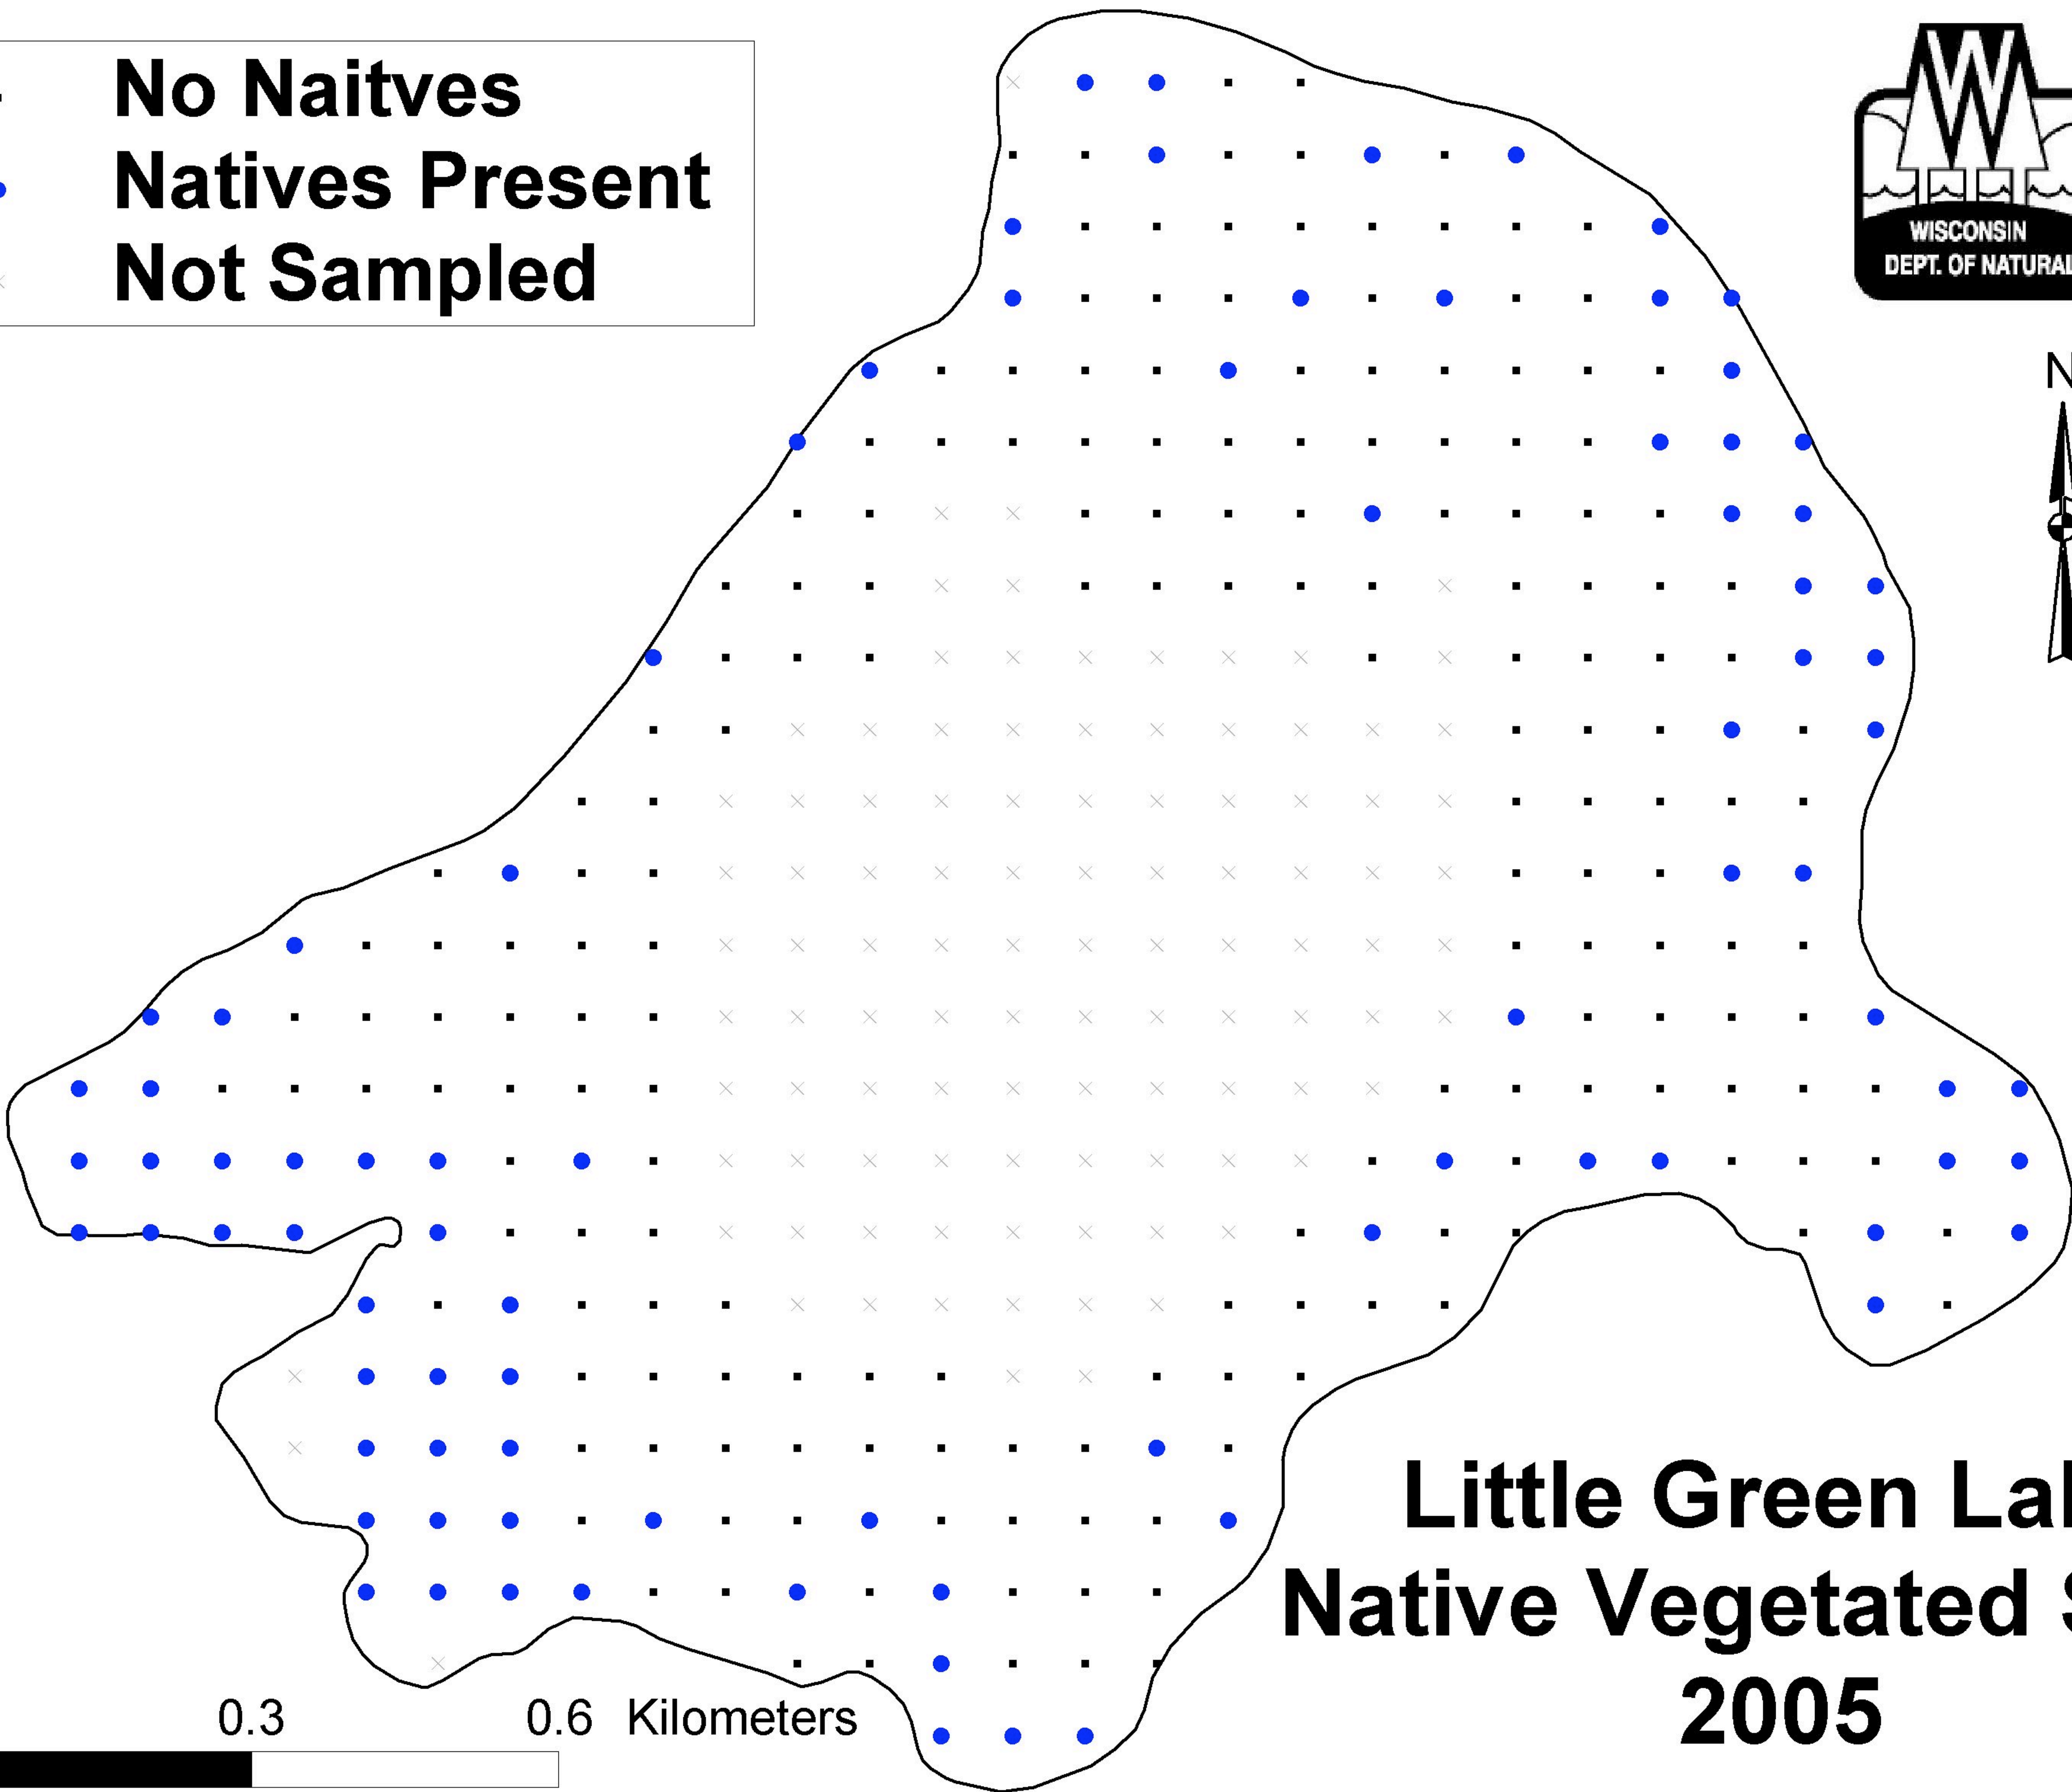

· **No Naitves**
● **Natives Present**
× **Not Sampled**

Little Green Lake Native Vegetated Sites 2005